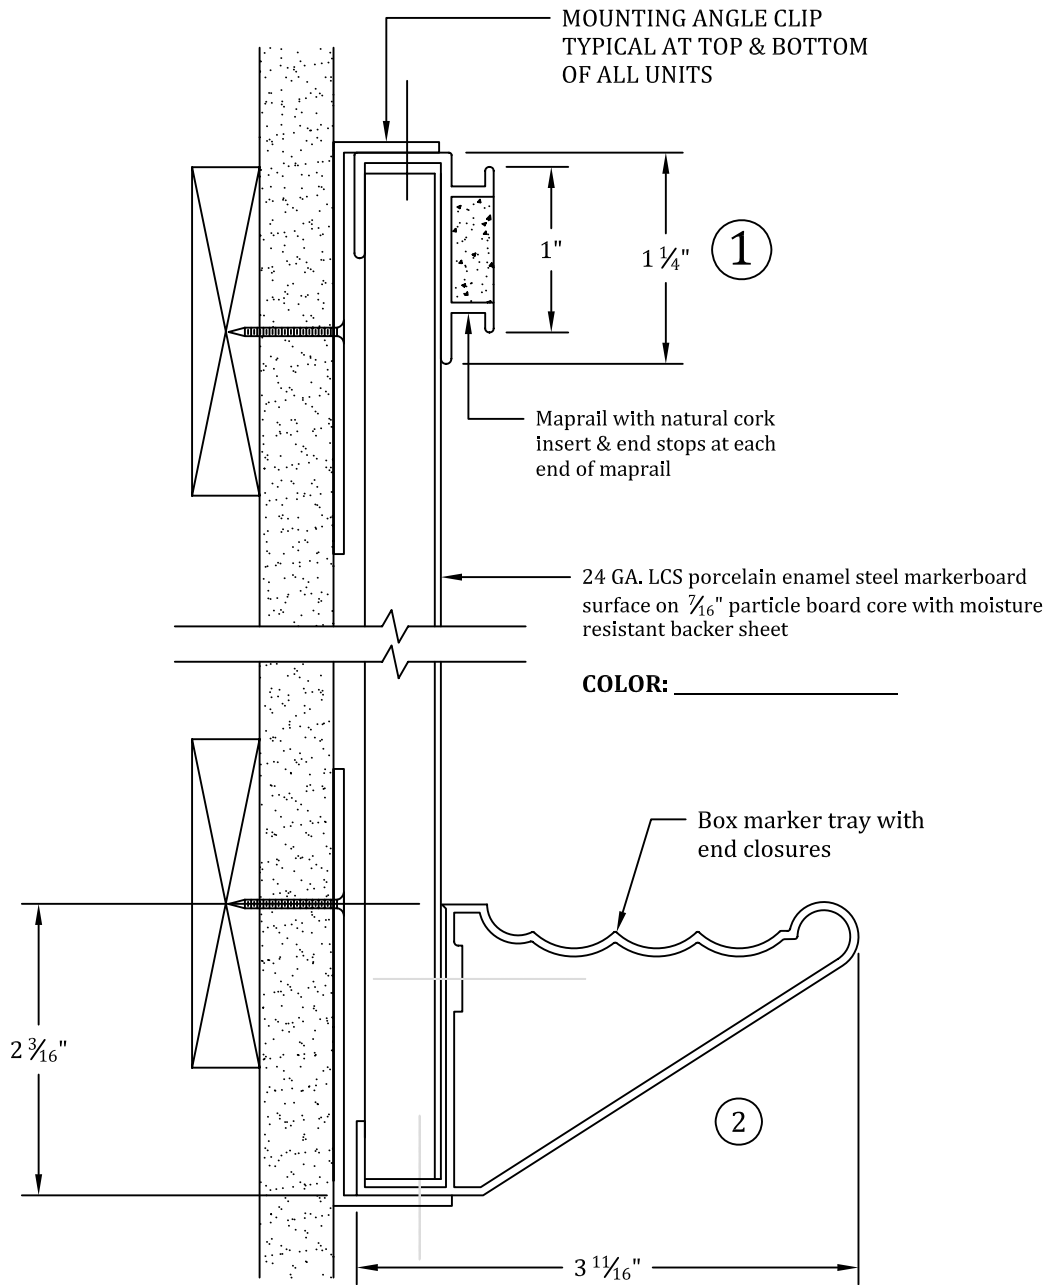

CLARIDGE SERIES 4 - FACTORY BUILT MARKERBOARD UNITS TRIM SECTION DETAILS w/BOX TRAY

SCALE: NOT TO SCALE

Section:		<div style="border: 1px solid black; padding: 5px; text-align: center;">Color Selection</div> Whiteboard: _____ Tackboard: _____ Alum. Trim: Clear Satin Anodized _____
P.B.S. Supply Co. 7013 South 216th Street Kent, WA 98032 Phone: (253) 395-5550 Fax: (253) 395-5575 www.pbssupply.com		
Project: Location: Architect: Contractor:		
File:	Date:	
Drw #	By:	