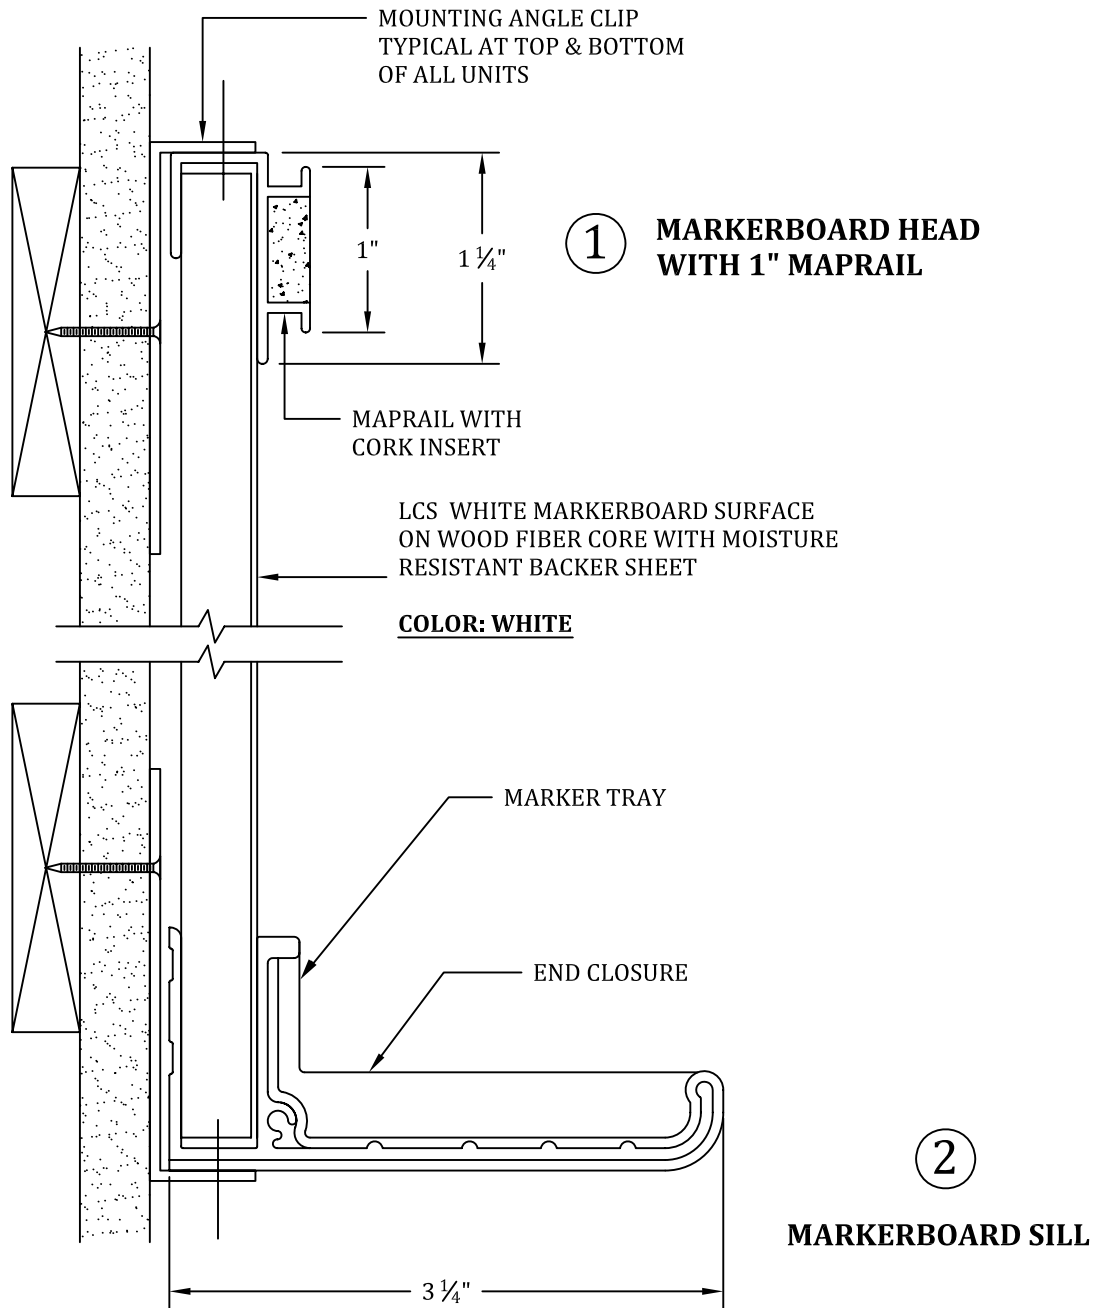

CLARIDGE LCS DELUXE - FACTORY BUILT MARKERBOARD UNITS

SCALE: NOT TO SCALE

Section: 10100		Color Selection Markerboard: WHITE Alum. Trim: Clear Satin Anodized	
P.B.S. Supply Co. 7013 South 216th Street Kent, WA 98032 Phone: (253) 395-5550 Fax: (253) 395-5575 www.pbssupply.com			
Project: Location: Architect: Contractor:			
File:	Date:	Drw #	By: Sonny Tram

CORNER DETAIL

3

ALUMINUM TRIM AT PERIMETER

SAFETY FEATURE
JAMB DETAIL WITH MARKER TRAY
AND PROTECTIVE END CLOSURE